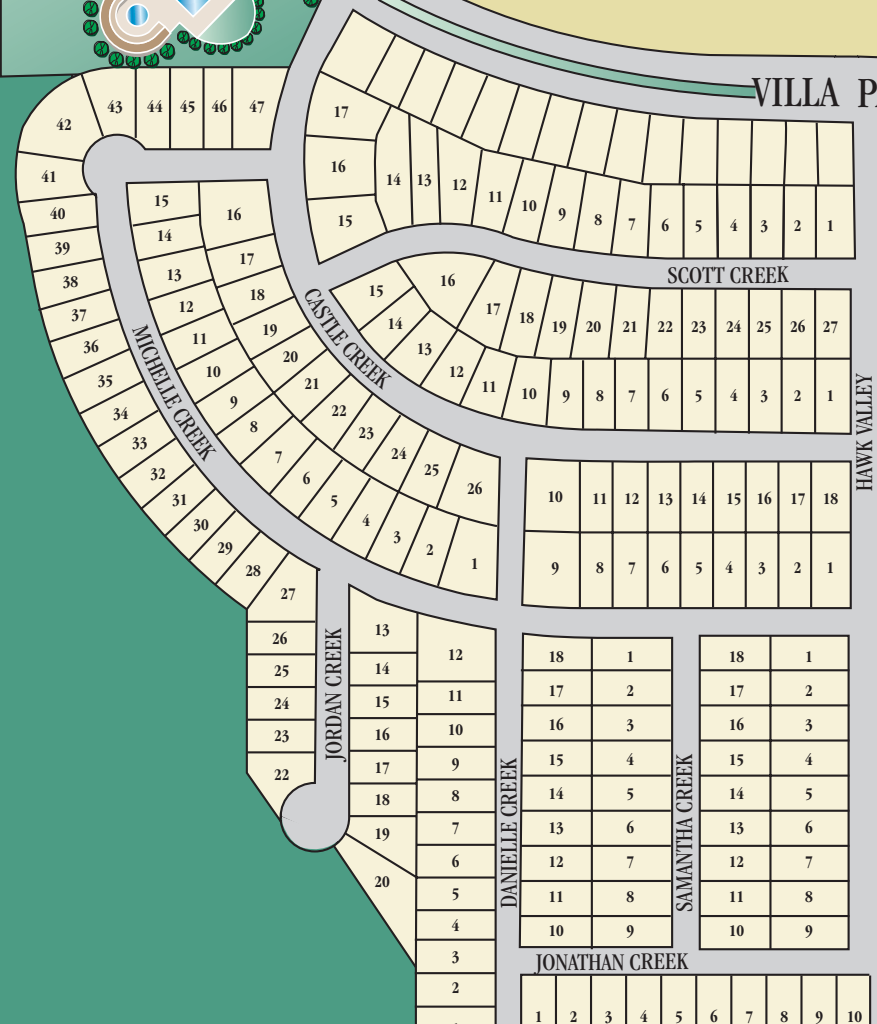

PROPOSED
ELEMENTARY
SCHOOL

VILLA PALOMA BLVD.

FUTURE
RESIDENTIAL

HAWK VALLEY

JONATHAN CREEK